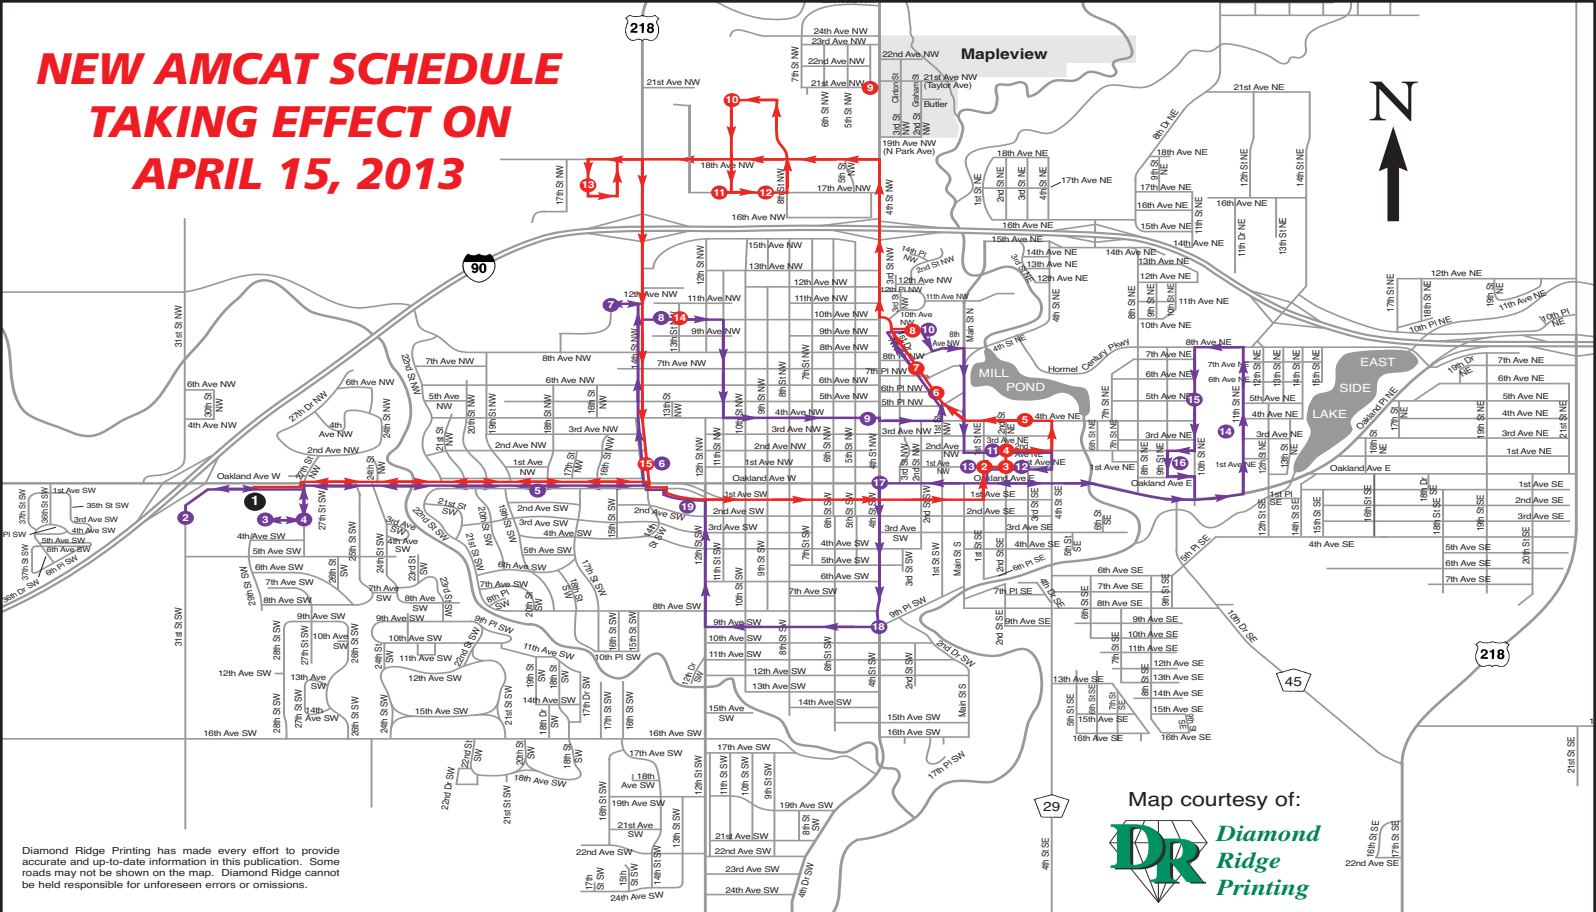

NEW AMCAT SCHEDULE TAKING EFFECT ON APRIL 15, 2013

Map courtesy of:
 Diamond Ridge Printing

Purple	Monday - Friday 7:00 a.m. - 8:00 p.m.					Saturday 9:00 a.m. - 5:00 p.m.							
	1	2	3	4	5	6	7	8	9	10			
1 Transit Center	7:00	8:00	9:00	10:00	11:00	12:00	1:00	2:00	3:00	4:00	5:00	6:00	7:00
2 Mandolin	7:02	8:02	9:02	10:02	11:02	12:02	1:02	2:02	3:02	4:02	5:02	6:02	7:02
3 Meadows West	7:05	8:05	9:05	10:05	11:05	12:05	1:05	2:05	3:05	4:05	5:05	6:05	7:05
4 Western Manor (Bus Shelter)	7:06	8:06	9:06	10:06	11:06	12:06	1:06	2:06	3:06	4:06	5:06	6:06	7:06
5 Banfield	7:09	8:09	9:09	10:09	11:09	12:09	1:09	2:09	3:09	4:09	5:09	6:09	7:09
6 Walgreens	7:11	8:11	9:11	10:11	11:11	12:11	1:11	2:11	3:11	4:11	5:11	6:11	7:11
7 Riverland College - East (Bus Shelter)	7:15	8:15	9:15	10:15	11:15	12:15	1:15	2:15	3:15	4:15	5:15	6:15	7:15
8 Key Apartments (Bus Shelter)	7:17	8:17	9:17	10:17	11:17	12:17	1:17	2:17	3:17	4:17	5:17	6:17	7:17
9 St. Augustines	7:20	8:20	9:20	10:20	11:20	12:20	1:20	2:20	3:20	4:20	5:20	6:20	7:20
10 Mayo Health Systems	7:26	8:26	9:26	10:26	11:26	12:26	1:26	2:26	3:26	4:26	5:26	6:26	7:26
11 Court Yard - 310 2nd Ave NE	7:31	8:31	9:31	10:31	11:31	12:31	1:31	2:31	3:31	4:31	5:31	6:31	7:31
12 Chauncey - 300 1st Ave NE	7:34	8:34	9:34	10:34	11:34	12:34	1:34	2:34	3:34	4:34	5:34	6:34	7:34
13 Twin Towers - 200 1st Ave NE	7:36	8:36	9:36	10:36	11:36	12:36	1:36	2:36	3:36	4:36	5:36	6:36	7:36
14 Jim's Marketplace	on request	on request	on request	on request	on request	on request	on request	on request	on request	on request	on request	on request	on request
15 Lang Bus Shelter	7:43	8:43	9:43	10:43	11:43	12:43	1:43	2:43	3:43	4:43	5:43	6:43	7:43
16 Community Learning Center	7:44	8:44	9:44	10:44	11:44	12:44	1:44	2:44	3:44	4:44	5:44	6:44	7:44
17 Oakland Ave & 4th St SW	7:47	8:47	9:47	10:47	11:47	12:47	1:47	2:47	3:47	4:47	5:47	6:47	7:47
18 4th St. SW & 9th Ave SW	7:49	8:49	9:49	10:49	11:49	12:49	1:49	2:49	3:49	4:49	5:49	6:49	7:49
19 Sterling Main Street	on request	on request	on request	on request	on request	on request	on request	on request	on request	on request	on request	on request	on request
1 Transit Center	7:55	8:55	9:55	10:55	11:55	12:55	1:55	2:55	3:55	4:55	5:55	6:55	7:55

The Transit Center 1 is located at 2801 Oakland Ave. West
For questions, or to plan your trip, call AMCAT at 507-433-2379.

Important Note:
Buses may arrive at scheduled stops 5 minutes before or after the scheduled time.